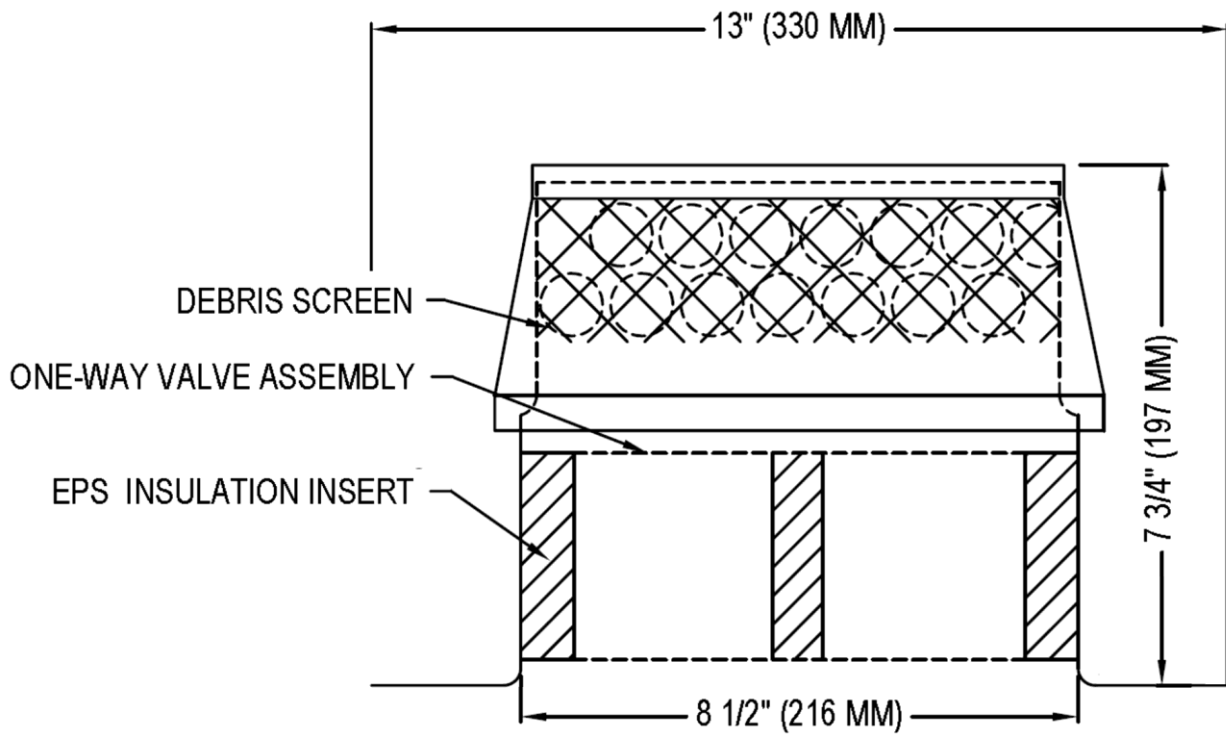

Dimensional Data are Subject to Manufacturing Tolerance and Change Without Notice

**ENGINEERING SPECIFICATION: LCVENT**

Aluminum Breather as at a spacing of one per 1500 square feet.

**Material:** Aluminum  
**Height:** 7-3/4" [197mm]

**Base Diameter:** 13" [330mm]  
**Stack Diameter:** 8-1/2" [216mm]

**SUFFIXES**

-1WAY One Way  
-2WAY Two Way