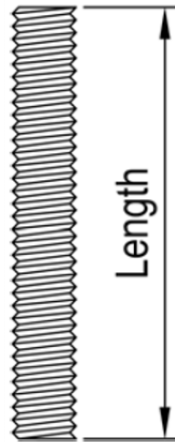

Dimensional Data are Subject to Manufacturing Tolerance and Change Without Notice

Part	RS	Wt.	Max. Rec. Load
Number	In.	lb / ft.	lbs
R01-200	1/4	0.14	240
R01-300	3/8	0.31	730
R01-400	1/2	0.57	1350
R01-500	5/8	0.91	2160
R01-600	3/4	1.30	3230
R01-700	7/8	1.81	4480
R01-800	1	2.35	5900

Size Range: 1/4"- 1"

Material: Low Carbon Steel / Stainless Steel

Finish: Plain / Galvanized / Black

Length: 6', 10'

Richang Qiaoshan Trade Co., Ltd.

1-256, No. 35 Zhenxing Road, Changping, Beijing, China 102200