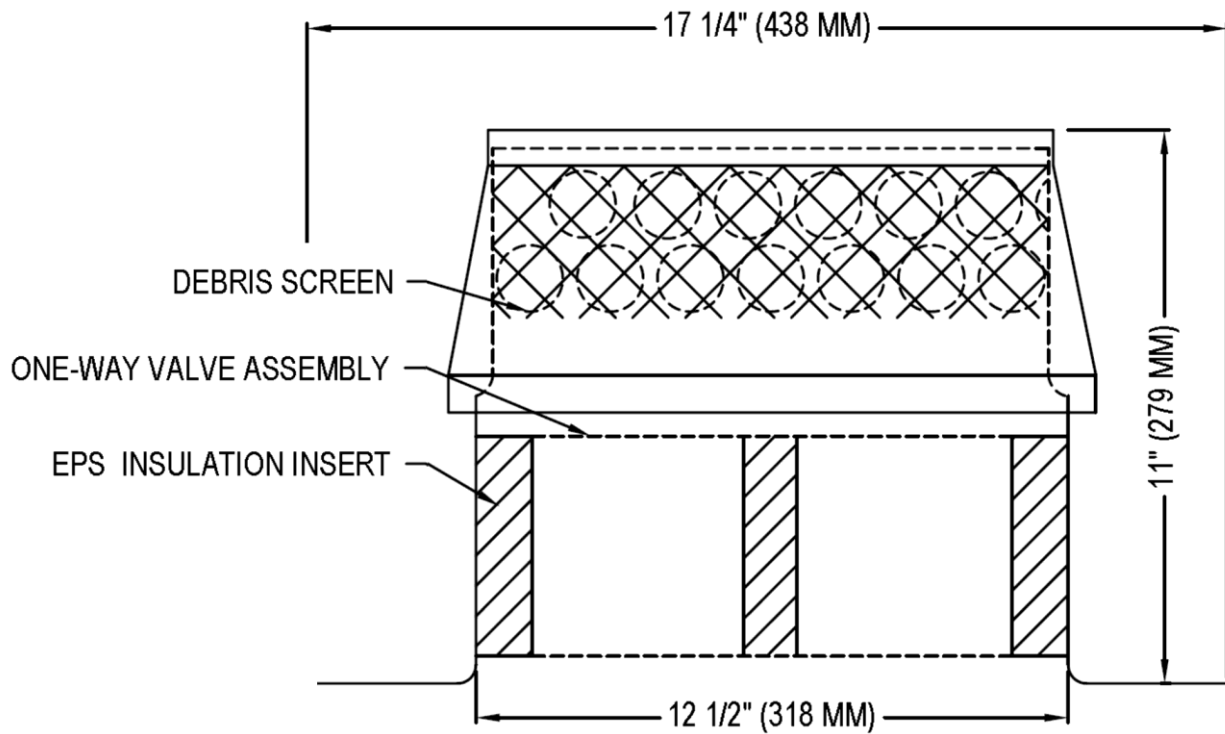

Dimensional Data are Subject to Manufacturing Tolerance and Change Without Notice

**ENGINEERING SPECIFICATION: XLCVENT**

Aluminum Breather as at a spacing of one per 2000 square feet.

**Material:** Aluminum  
**Height:** 11" [279mm]

**Base Diameter:** 17-1/4" [438mm]  
**Stack Diameter:** 12-1/2" [318mm]

**SUFFIXES**

-1WAY One Way  
-2WAY Two Way